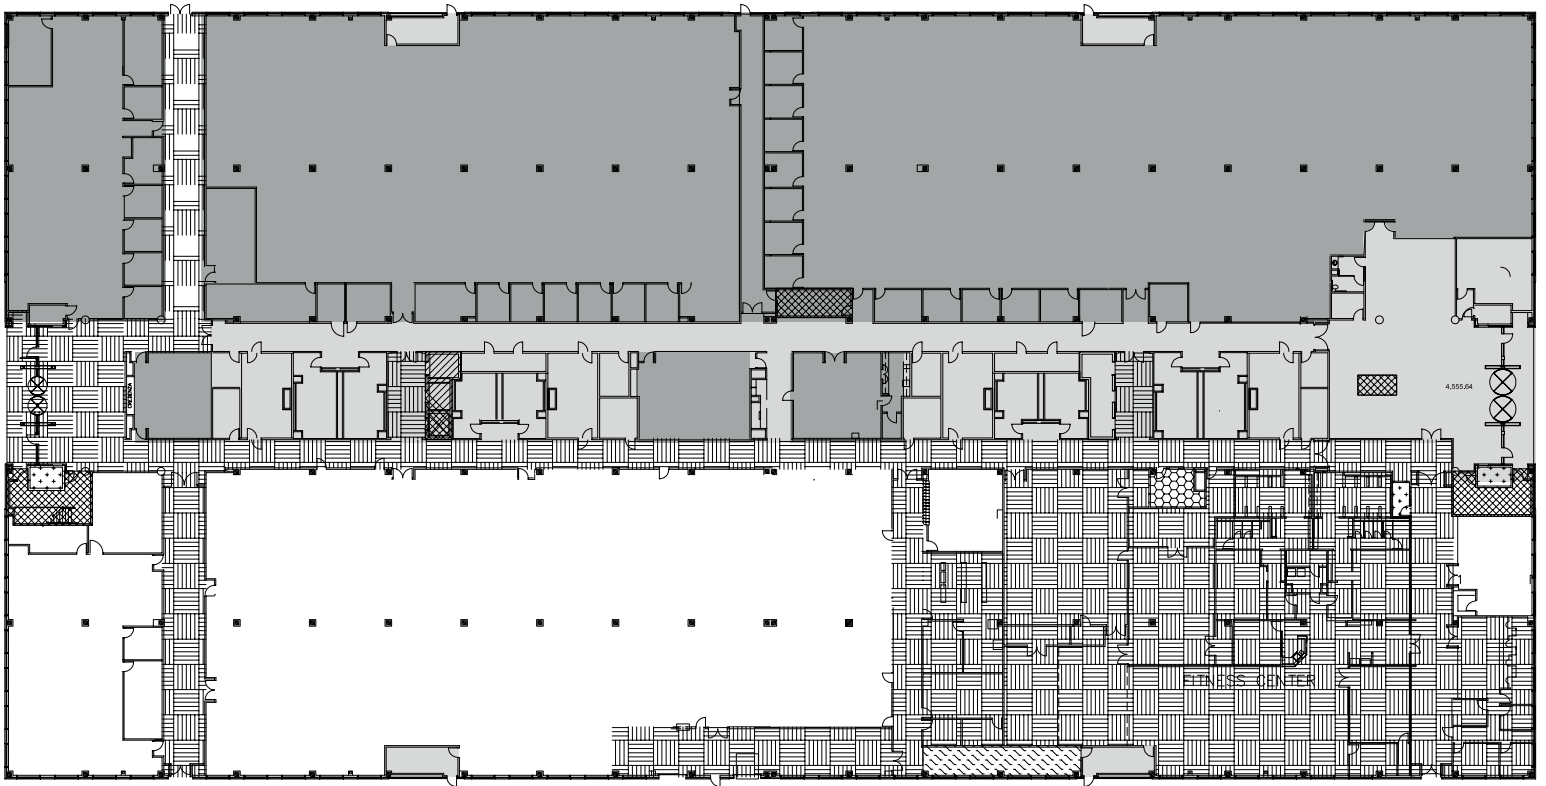

BUILDING B

# FIRST FLOOR

+/-31,500 SF

-  AVAILABLE SPACE
-  LEASED SPACE

Bart Matheney  
David Putman  
Ben Tolson  
512.684.3800

aquilacommercial.com