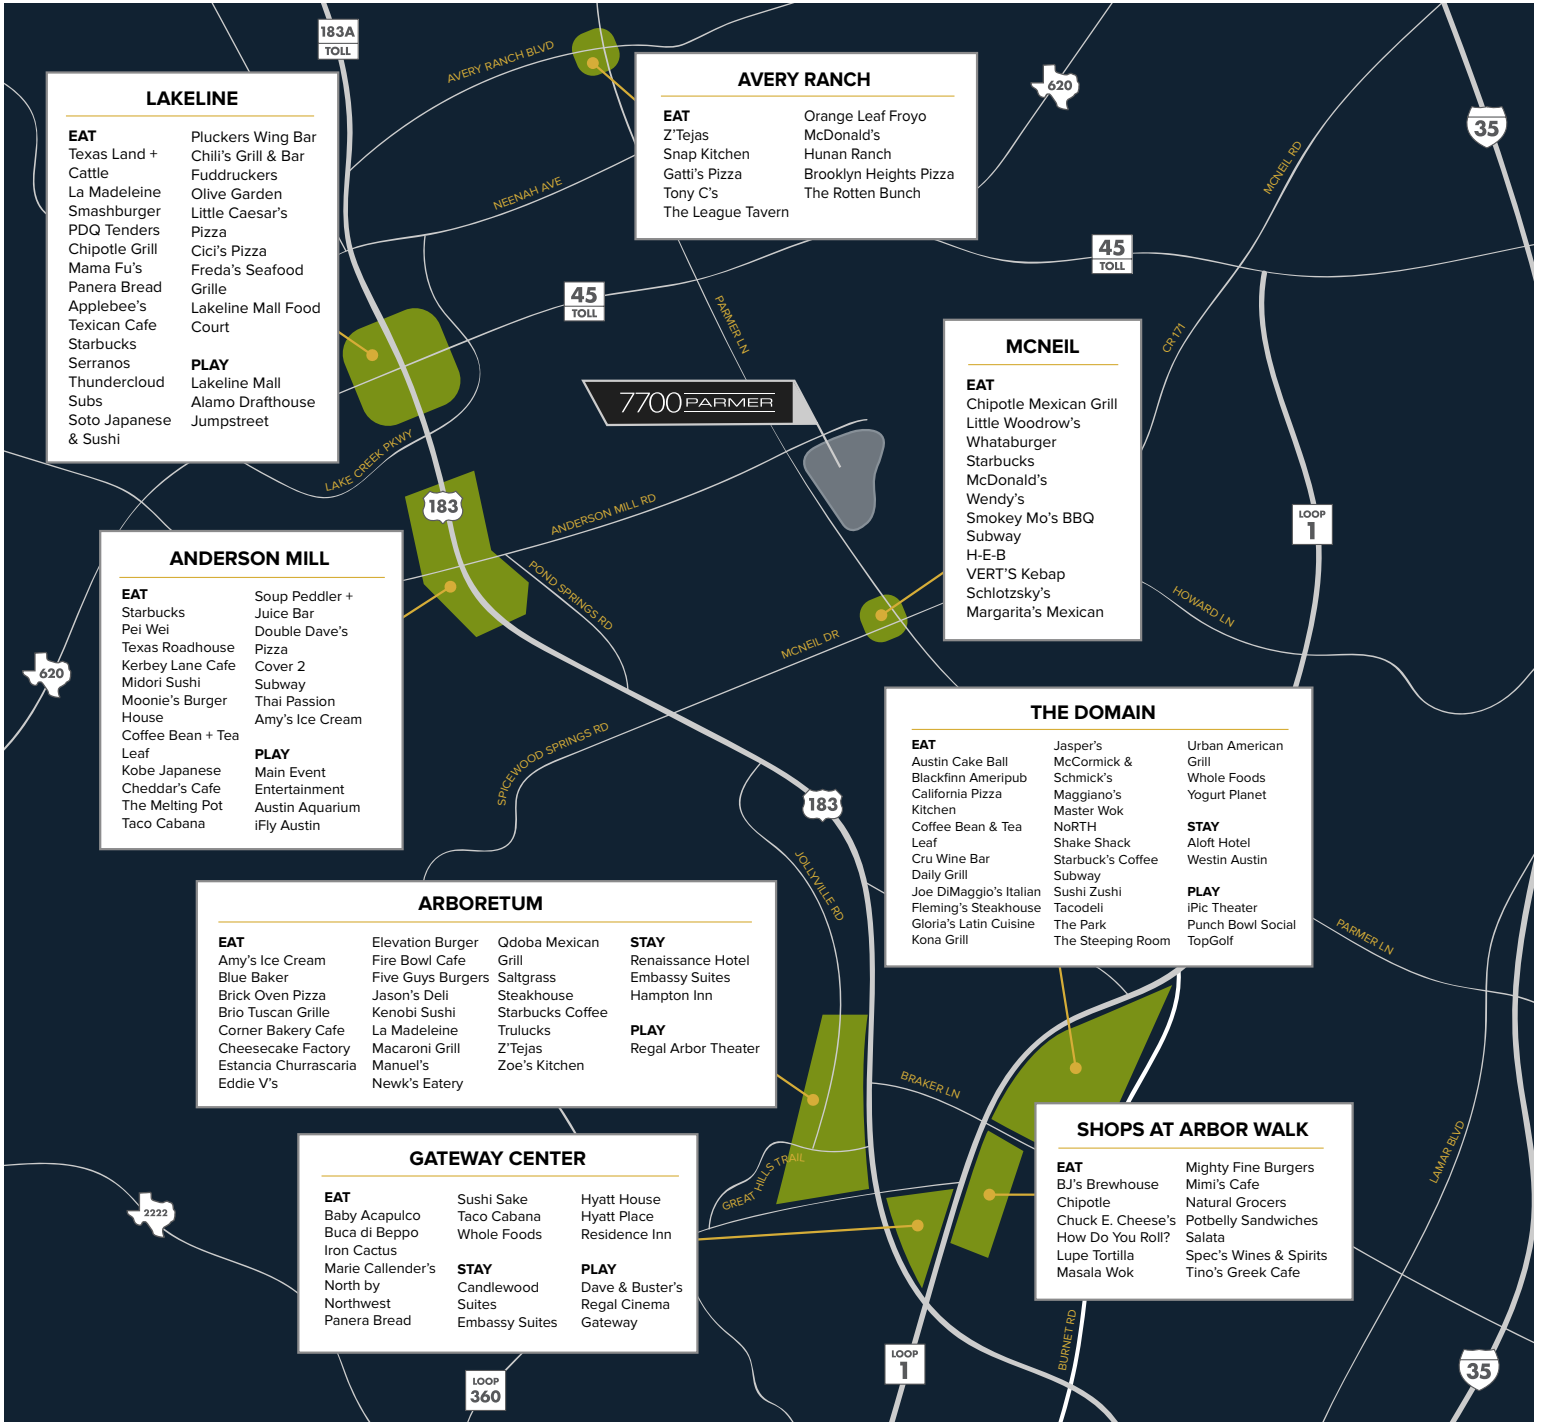

NEARBY AMENITIES

Bart Matheny
David Putman
Ben Tolson

512.684.3800

AQUILA

aquilacommercial.com