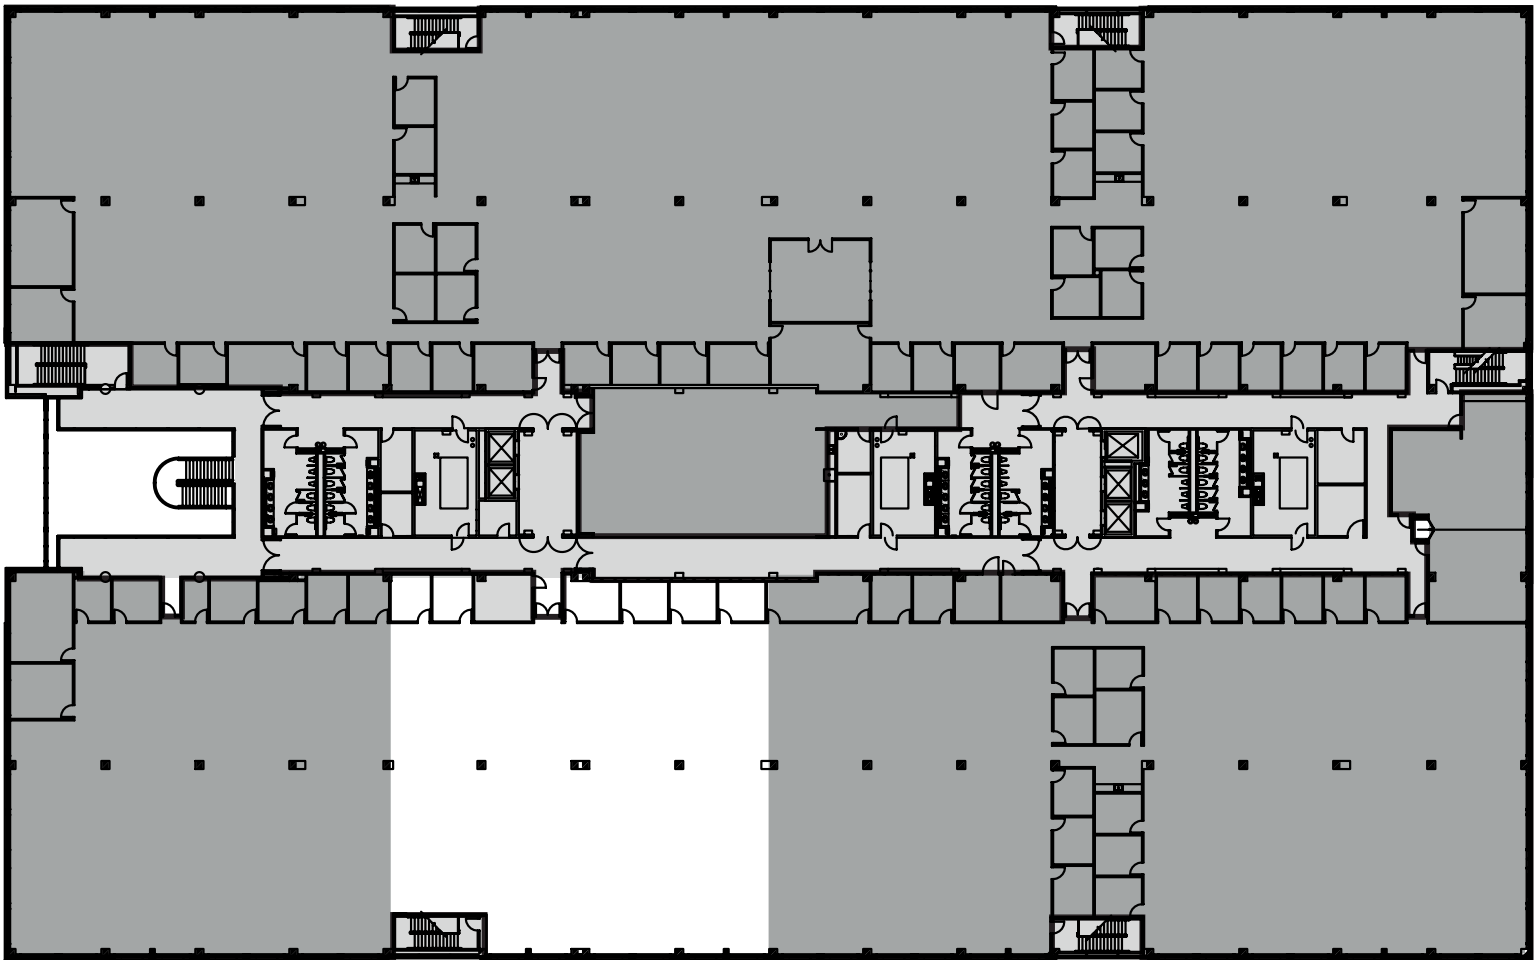

BUILDING C

SUITE C-3

11,540 SF

- AVAILABLE SPACE
- LEASED SPACE

Bart Matheney
David Putman
Ben Tolson
512.684.3800

aquilacommercial.com