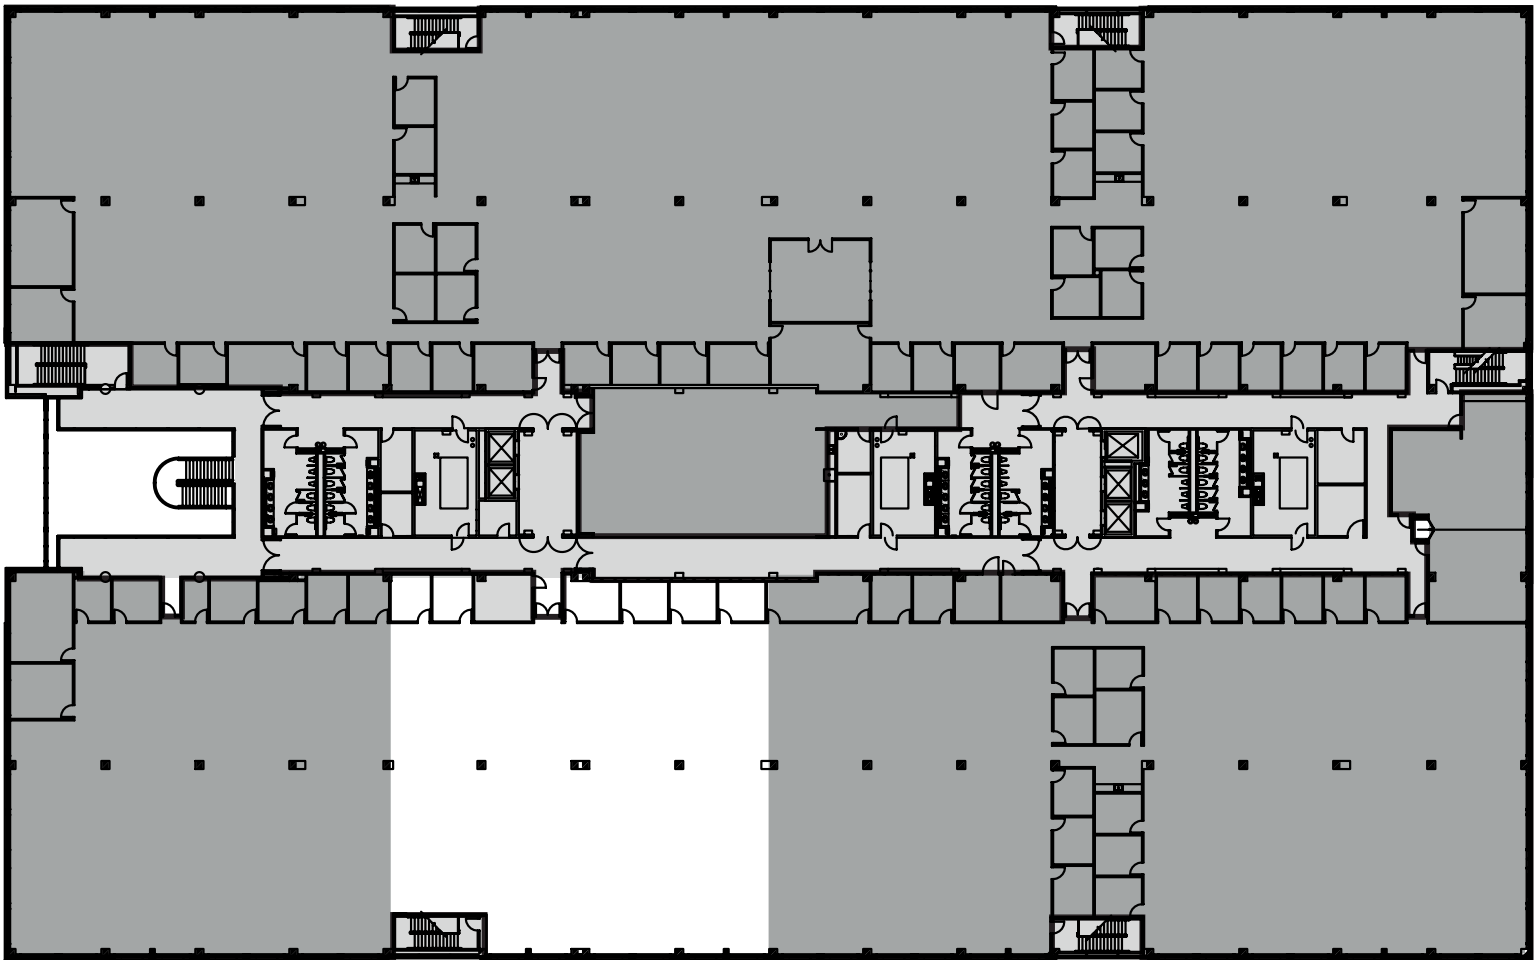

BUILDING C

# SUITE C-3

11,540 SF

-  AVAILABLE SPACE
-  LEASED SPACE

Bart Matheney  
David Putman  
Ben Tolson  
512.684.3800

aquilacommercial.com